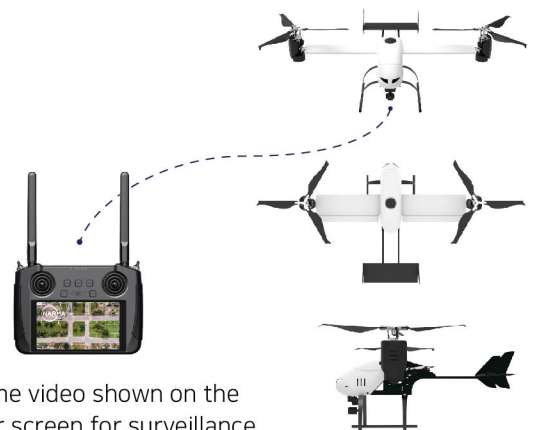

Fly **AF100-PATROL** for protecting people & supporting police operations.

Experience the convenience of departing a drone from a police truck.

AF100-PATROL(P)

COPYRIGHT(C) 2024 NARMA INC. ALL RIGHTS RESERVED

AF100-PATROL(P)

Automatic take-off and landing on a moving vehicle
Strongest wind resistance among VTOLs

Drone type	Electric dual tilt-rotor (eVTOL)
Size	W1000 X L860 X H300 mm
Weight	6.1kg (with battery)
Cruising speed	22m/s
Flight distance	30km
Camera model	SIYI A8 mini
Camera Size	W55 X L55 X H70 mm

Real-time video shown on the controller screen for surveillance